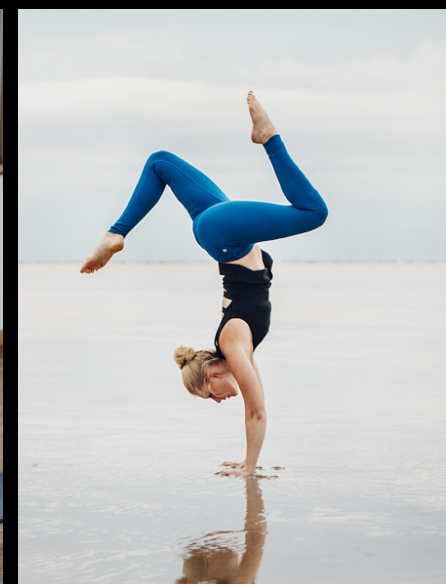

Ann-Kathrin Burmann

Sportmodel - Yoga

HIGHT

CHEST

WAIST

HIPS

DRESS

SHOES

HAIR

EYES

6.6 | 170cm 33" | 84cm 25" | 64cm 37" | 94cm S 36 7.5 US | 39 EUR BLONDE BLUE

Fitness, Crossfit, Running, Weightlifting, Yoga, Acro Yoga, Kitesurfing, Wakeboarding, TRX, Functional Training, Boxing